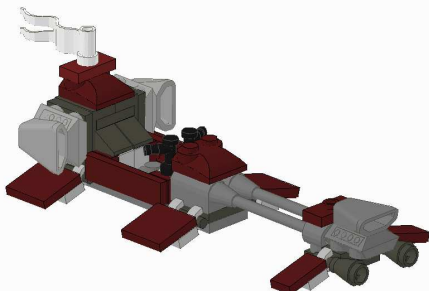

- 1** 2 Dark-BGray Plate 1 x 2
 2 Dark-BGray Plate 1 x 2 with Handles Type 2
 1 Light-BGray Plate 2 x 2
 1 Light-BGray Plate 2 x 8

- 2** 4 White Brick 1 x 1 with Headlight
 1 Dark-BGray Plate 2 x 2

- 3** 2 Light-BGray Bar 1 x 8 with Brick 1 x 2 Curved Top End With Axlehole
 1 Dark Red Brick 2 x 2
 4 Dark Red Plate 1 x 1

- 4** 2 Dark-BGray Plate 2 x 2
 1 Dark Red Slope Brick Curved 2 x 2 x 2/3 Triple with Two Top Studs
 2 Dark Red Tile 1 x 4 with Groove

- 5** 2 Dark-BGray Bracket 1 x 2 - 2 x 2
 1 Dark Red Plate 1 x 2 with 1 Stud
 1 Dark-BGray Plate 1 x 2 with Handles Type 2
 2 Dark-BGray Slope Brick 31 1 x 1 x 2/3

- 6** 1 Light-BGray Car Engine 2 x 2 with Air Scoop
 2 Dark-BGray Plate 2 x 2
 2 Black Tap 1 x 1

- 7** 10 White Plate 1 x 1 with Clip Horizontal
 1 Dark Red Slope Brick Curved 2 x 2 x 2/3 Triple with Two Top Studs

- 8** 2 Dark-BGray Cone 1 x 1
 2 Dark Red Tile 1 x 2 with Groove
 4 Dark Red Tile 2 x 2 with Groove

- 9** 2 Light-BGray Car Engine 2 x 2 with Air Scoop
 1 White Flag 4 x 1
 1 Dark Red Plate 1 x 2 with 1 Stud