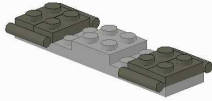

- 1** 2 Dark-BGray Plate 1 x 2
 2 Dark-BGray Plate 1 x 2 with Handles Type 2
 1 Light-BGray Plate 2 x 2
 1 Light-BGray Plate 2 x 8

- 2** 4 White Brick 1 x 1 with Headlight
 1 Dark-BGray Plate 2 x 2

- 3** 2 Light-BGray Bar 1 x 8 with Brick 1 x 2 Curved Top End With Axlehole
 1 Dark Red Brick 2 x 2
 4 Dark Red Plate 1 x 1

- 4** 2 Dark-BGray Plate 2 x 2
 1 Dark Red Slope Brick Curved 2 x 2 x 2/3 Triple with Two Top Studs
 2 Dark Red Tile 1 x 4 with Groove

- 5** 2 Dark-BGray Bracket 1 x 2 - 2 x 2
 1 Dark Red Plate 1 x 2 with 1 Stud
 1 Dark-BGray Plate 1 x 2 with Handles Type 2
 2 Dark-BGray Slope Brick 31 1 x 1 x 2/3

- 6** 1 Light-BGray Car Engine 2 x 2 with Air Scoop
 2 Dark-BGray Plate 2 x 2
 2 Black Tap 1 x 1

- 7** 10 White Plate 1 x 1 with Clip Horizontal
 1 Dark Red Slope Brick Curved 2 x 2 x 2/3 Triple with Two Top Studs