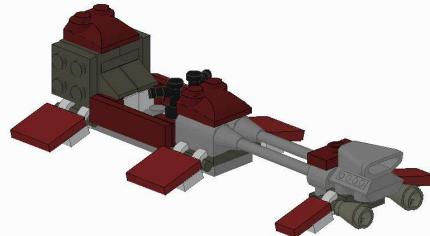

- 1** 2 Dark-BGray Plate 1 x 2
 2 Dark-BGray Plate 1 x 2 with Handles Type 2
 1 Light-BGray Plate 2 x 2
 1 Light-BGray Plate 2 x 8

- 2** 4 White Brick 1 x 1 with Headlight
 1 Dark-BGray Plate 2 x 2

- 3** 2 Light-BGray Bar 1 x 8 with Brick 1 x 2 Curved Top End With Axlehole
 1 Dark Red Brick 2 x 2
 4 Dark Red Plate 1 x 1

- 4** 2 Dark-BGray Plate 2 x 2
 1 Dark Red Slope Brick Curved 2 x 2 x 2/3 Triple with Two Top Studs
 2 Dark Red Tile 1 x 4 with Groove

- 5** 2 Dark-BGray Bracket 1 x 2 - 2 x 2
 1 Dark Red Plate 1 x 2 with 1 Stud
 1 Dark-BGray Plate 1 x 2 with Handles Type 2
 2 Dark-BGray Slope Brick 31 1 x 1 x 2/3

- 6** 1 Light-BGray Car Engine 2 x 2 with Air Scoop
 2 Dark-BGray Plate 2 x 2
 2 Black Tap 1 x 1

- 7** 10 White Plate 1 x 1 with Clip Horizontal
 1 Dark Red Slope Brick Curved 2 x 2 x 2/3 Triple with Two Top Studs

- 8** 2 Dark-BGray Cone 1 x 1
 2 Dark Red Tile 1 x 2 with Groove
 4 Dark Red Tile 2 x 2 with Groove

- 9** 2 Light-BGray Car Engine 2 x 2 with Air Scoop
 1 White Flag 4 x 1
 1 Dark Red Plate 1 x 2 with 1 Stud