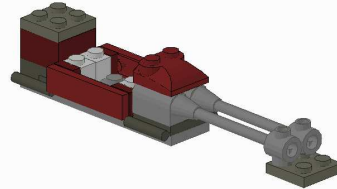

- 1** 2 Dark-BGray Plate 1 x 2
 2 Dark-BGray Plate 1 x 2 with Handles Type 2
 1 Light-BGray Plate 2 x 2
 1 Light-BGray Plate 2 x 8

- 2** 4 White Brick 1 x 1 with Headlight
 1 Dark-BGray Plate 2 x 2

- 3** 2 Light-BGray Bar 1 x 8 with Brick 1 x 2 Curved Top End With Axlehole
 1 Dark Red Brick 2 x 2
 4 Dark Red Plate 1 x 1

- 4** 2 Dark-BGray Plate 2 x 2
 1 Dark Red Slope Brick Curved 2 x 2 x 2/3 Triple with Two Top Studs
 2 Dark Red Tile 1 x 4 with Groove

- 5** 2 Dark-BGray Bracket 1 x 2 - 2 x 2
 1 Dark Red Plate 1 x 2 with 1 Stud
 1 Dark-BGray Plate 1 x 2 with Handles Type 2
 2 Dark-BGray Slope Brick 31 1 x 1 x 2/3

- 6** 1 Light-BGray Car Engine 2 x 2 with Air Scoop
 2 Dark-BGray Plate 2 x 2
 2 Black Tap 1 x 1

- 7** 10 White Plate 1 x 1 with Clip Horizontal
 1 Dark Red Slope Brick Curved 2 x 2 x 2/3 Triple with Two Top Studs

- 8** 2 Dark-BGray Cone 1 x 1
 2 Dark Red Tile 1 x 2 with Groove
 4 Dark Red Tile 2 x 2 with Groove

- 9** 2 Light-BGray Car Engine 2 x 2 with Air Scoop
 1 White Flag 4 x 1
 1 Dark Red Plate 1 x 2 with 1 Stud