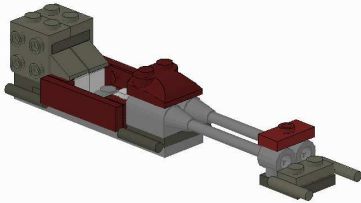

- 1** 2 Dark-BGray Plate 1 x 2
 2 Dark-BGray Plate 1 x 2 with Handles Type 2
 1 Light-BGray Plate 2 x 2
 1 Light-BGray Plate 2 x 8

- 2** 4 White Brick 1 x 1 with Headlight
 1 Dark-BGray Plate 2 x 2

- 3** 2 Light-BGray Bar 1 x 8 with Brick 1 x 2 Curved Top End With Axlehole
 1 Dark Red Brick 2 x 2
 4 Dark Red Plate 1 x 1

- 4** 2 Dark-BGray Plate 2 x 2
 1 Dark Red Slope Brick Curved 2 x 2 x 2/3 Triple with Two Top Studs
 2 Dark Red Tile 1 x 4 with Groove

- 5** 2 Dark-BGray Bracket 1 x 2 - 2 x 2
 1 Dark Red Plate 1 x 2 with 1 Stud
 1 Dark-BGray Plate 1 x 2 with Handles Type 2
 2 Dark-BGray Slope Brick 31 1 x 1 x 2/3

- 6** 1 Light-BGray Car Engine 2 x 2 with Air Scoop
 2 Dark-BGray Plate 2 x 2
 2 Black Tap 1 x 1

- 7** 10 White Plate 1 x 1 with Clip Horizontal
 1 Dark Red Slope Brick Curved 2 x 2 x 2/3 Triple with Two Top Studs

- 8** 2 Dark-BGray Cone 1 x 1
 2 Dark Red Tile 1 x 2 with Groove
 4 Dark Red Tile 2 x 2 with Groove

- 9** 2 Light-BGray Car Engine 2 x 2 with Air Scoop
 1 White Flag 4 x 1
 1 Dark Red Plate 1 x 2 with 1 Stud