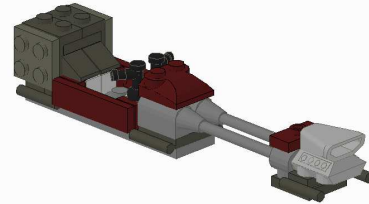

- 1** 2 Dark-BGray Plate 1 x 2
 2 Dark-BGray Plate 1 x 2 with Handles Type 2
 1 Light-BGray Plate 2 x 2
 1 Light-BGray Plate 2 x 8

- 2** 4 White Brick 1 x 1 with Headlight
 1 Dark-BGray Plate 2 x 2

- 3** 2 Light-BGray Bar 1 x 8 with Brick 1 x 2 Curved Top End With Axlehole
 1 Dark Red Brick 2 x 2
 4 Dark Red Plate 1 x 1

- 4** 2 Dark-BGray Plate 2 x 2
 1 Dark Red Slope Brick Curved 2 x 2 x 2/3 Triple with Two Top Studs
 2 Dark Red Tile 1 x 4 with Groove

- 5** 2 Dark-BGray Bracket 1 x 2 - 2 x 2
 1 Dark Red Plate 1 x 2 with 1 Stud
 1 Dark-BGray Plate 1 x 2 with Handles Type 2
 2 Dark-BGray Slope Brick 31 1 x 1 x 2/3

- 6** 1 Light-BGray Car Engine 2 x 2 with Air Scoop
 2 Dark-BGray Plate 2 x 2
 2 Black Tap 1 x 1

- 7** 10 White Plate 1 x 1 with Clip Horizontal
 1 Dark Red Slope Brick Curved 2 x 2 x 2/3 Triple with Two Top Studs

- 8** 2 Dark-BGray Cone 1 x 1
 2 Dark Red Tile 1 x 2 with Groove
 4 Dark Red Tile 2 x 2 with Groove

- 9** 2 Light-BGray Car Engine 2 x 2 with Air Scoop
 1 White Flag 4 x 1
 1 Dark Red Plate 1 x 2 with 1 Stud