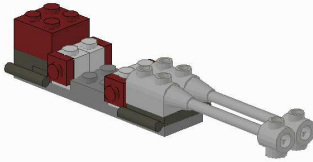

- 1** 2 Dark-BGray Plate 1 x 2
 2 Dark-BGray Plate 1 x 2 with Handles Type 2
 1 Light-BGray Plate 2 x 2
 1 Light-BGray Plate 2 x 8

- 2** 4 White Brick 1 x 1 with Headlight
 1 Dark-BGray Plate 2 x 2

- 3** 2 Light-BGray Bar 1 x 8 with Brick 1 x 2 Curved Top End With Axlehole
 1 Dark Red Brick 2 x 2
 4 Dark Red Plate 1 x 1

- 4** 2 Dark-BGray Plate 2 x 2
 1 Dark Red Slope Brick Curved 2 x 2 x 2/3 Triple with Two Top Studs
 2 Dark Red Tile 1 x 4 with Groove

- 5** 2 Dark-BGray Bracket 1 x 2 - 2 x 2
 1 Dark Red Plate 1 x 2 with 1 Stud
 1 Dark-BGray Plate 1 x 2 with Handles Type 2
 2 Dark-BGray Slope Brick 31 1 x 1 x 2/3

- 6** 1 Light-BGray Car Engine 2 x 2 with Air Scoop
 2 Dark-BGray Plate 2 x 2
 2 Black Tap 1 x 1

- 7** 10 White Plate 1 x 1 with Clip Horizontal
 1 Dark Red Slope Brick Curved 2 x 2 x 2/3 Triple with Two Top Studs

- 8** 2 Dark-BGray Cone 1 x 1
 2 Dark Red Tile 1 x 2 with Groove
 4 Dark Red Tile 2 x 2 with Groove

- 9** 2 Light-BGray Car Engine 2 x 2 with Air Scoop
 1 White Flag 4 x 1
 1 Dark Red Plate 1 x 2 with 1 Stud