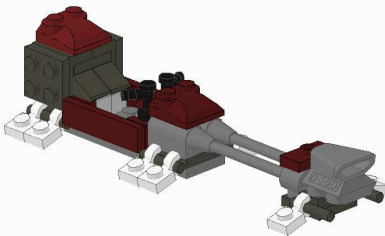

- 1** 2 Dark-BGray Plate 1 x 2
 2 Dark-BGray Plate 1 x 2 with Handles Type 2
 1 Light-BGray Plate 2 x 2
 1 Light-BGray Plate 2 x 8

- 2** 4 White Brick 1 x 1 with Headlight
 1 Dark-BGray Plate 2 x 2

- 3** 2 Light-BGray Bar 1 x 8 with Brick 1 x 2 Curved Top End With Axlehole
 1 Dark Red Brick 2 x 2
 4 Dark Red Plate 1 x 1

- 4** 2 Dark-BGray Plate 2 x 2
 1 Dark Red Slope Brick Curved 2 x 2 x 2/3 Triple with Two Top Studs
 2 Dark Red Tile 1 x 4 with Groove

- 5** 2 Dark-BGray Bracket 1 x 2 - 2 x 2
 1 Dark Red Plate 1 x 2 with 1 Stud
 1 Dark-BGray Plate 1 x 2 with Handles Type 2
 2 Dark-BGray Slope Brick 31 1 x 1 x 2/3

- 6** 1 Light-BGray Car Engine 2 x 2 with Air Scoop
 2 Dark-BGray Plate 2 x 2
 2 Black Tap 1 x 1

- 7** 10 White Plate 1 x 1 with Clip Horizontal
 1 Dark Red Slope Brick Curved 2 x 2 x 2/3 Triple with Two Top Studs

- 8** 2 Dark-BGray Cone 1 x 1
 2 Dark Red Tile 1 x 2 with Groove
 4 Dark Red Tile 2 x 2 with Groove

- 9** 2 Light-BGray Car Engine 2 x 2 with Air Scoop
 1 White Flag 4 x 1
 1 Dark Red Plate 1 x 2 with 1 Stud