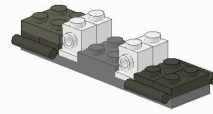

- 1** 2 Dark-BGray Plate 1 x 2
 2 Dark-BGray Plate 1 x 2 with Handles Type 2
 1 Light-BGray Plate 2 x 2
 1 Light-BGray Plate 2 x 8

- 2** 4 White Brick 1 x 1 with Headlight
 1 Dark-BGray Plate 2 x 2

- 3** 2 Light-BGray Bar 1 x 8 with Brick 1 x 2 Curved Top End With Axlehole
 1 Dark Red Brick 2 x 2
 4 Dark Red Plate 1 x 1

- 4** 2 Dark-BGray Plate 2 x 2
 1 Dark Red Slope Brick Curved 2 x 2 x 2/3 Triple with Two Top Studs
 2 Dark Red Tile 1 x 4 with Groove

- 5** 2 Dark-BGray Bracket 1 x 2 - 2 x 2
 1 Dark Red Plate 1 x 2 with 1 Stud
 1 Dark-BGray Plate 1 x 2 with Handles Type 2
 2 Dark-BGray Slope Brick 31 1 x 1 x 2/3

- 6** 1 Light-BGray Car Engine 2 x 2 with Air Scoop
 2 Dark-BGray Plate 2 x 2
 2 Black Tap 1 x 1

- 7** 10 White Plate 1 x 1 with Clip Horizontal
 1 Dark Red Slope Brick Curved 2 x 2 x 2/3 Triple with Two Top Studs