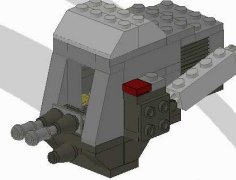

14

2 Light-BGray
2 Light-BGray

Hinge Brick 1 x 4 Locking Double
Slope Brick 45 2 x 4