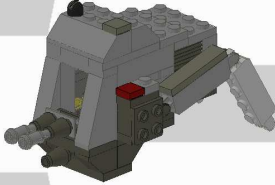

11

1 Dark-BGray
1 Light-BGray
2 Light-BGray

Hinge 1 x 2 Base
Hinge 1 x 2 Top
Slope Brick 75 2 x 1 x 3

12

1 Light-BGray
1 Light-BGray
2 Dark-BGray

Plate 1 x 4
Plate 2 x 4
Cone 1 x 1

13

1 Light-BGray
2 Light-BGray
2 Light-BGray

Plate 1 x 2
Plate 1 x 4
Technic Pin 1/2 with Bar 2L

14

2 Light-BGray
2 Light-BGray

Hinge Brick 1 x 4 Locking Double
Slope Brick 45 2 x 4

15

16

2 Light-BGray
2 Dark-BGray

Hinge Brick 1 x 4 Locking Double
Hinge Plate 1 x 2 Locking with Single Finger On Top

17

1 White/Gray
2 Black
2 Dark-BGray
2 Dark Red

Tile 2 x 2 Round with SW Galactic Republic Pattern
Plate 1 x 1 Round
Plate 2 x 2
Tile 1 x 2 with Groove

18

2 Dark-BGray
2 Dark-BGray
4 Dark-BGray

Dish 3 x 3 Inverted
Slope Brick 18 4 x 2
Slope Brick 45 2 x 1