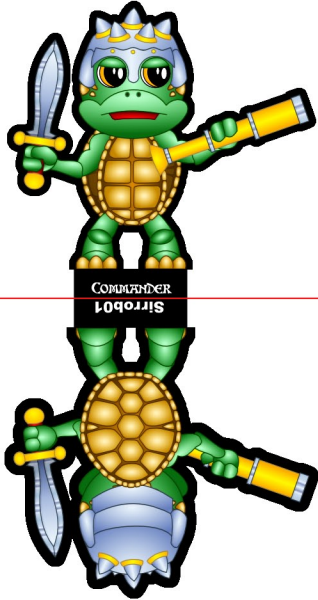

Attribution Non-Commercial Share Alike

COMMANDER
Sirrobo1

DRUMMER
Sirrobo1

GONG CARRIER
Sirrobo1

STANDARD BEARER
Sirrobo1

GIANT TURTLE 1
Sirrobo1

GIANT TURTLE 2
Sirrobo1

Bases at www.Onemonk.com